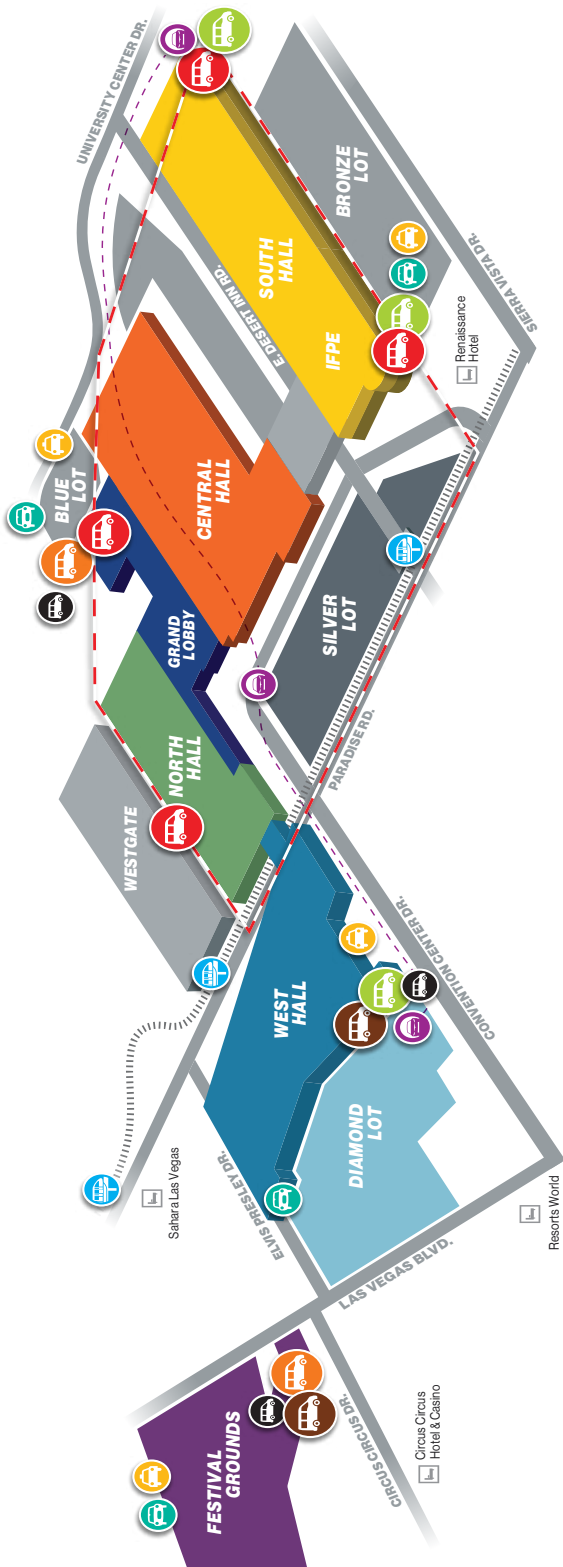

TRANSPORTATION MAP

HOTEL SHUTTLES
Motorcoach buses travel between the official show/hotels.

Tues., March 14 8-11AM AND 2-6PM
Wed., March 15 8-11AM AND 2-6PM
Thu., March 16 8-11AM AND 2-6PM
Fri. March 17 8-11AM AND 2-6PM
Sat., March 18 8-11AM AND 1-4PM

EXPRESS SHUTTLES
Mini buses travel between the show campuses during show hours connecting:

- Blue Lot to Festival Lot
- Diamond Lot to Festival Lot
- South Hall to Diamond Lot

THE LVCC CAMPUS SHUTTLE
Mini buses travel around the Las Vegas Convention Center during show hours.

1. **ADDITIONAL OPTIONS**
2. Golf Cart Service
   - Pedicab Service
3. Watch for them around the show and hop on if there are seats available.

MONORAIL
The monorail has stops at the Las Vegas Convention Center, Westgate Hotel and Sahara Hotel. Monorail passes are available for purchase.

THE LOOP
The innovative underground transportation system provides rides in Teslas under the Las Vegas Convention Center with stops at South Hall, in Silver Lot, and at the Diamond Lot.

TAXI DROP LOCATION

RIDESHARE DROP LOCATION